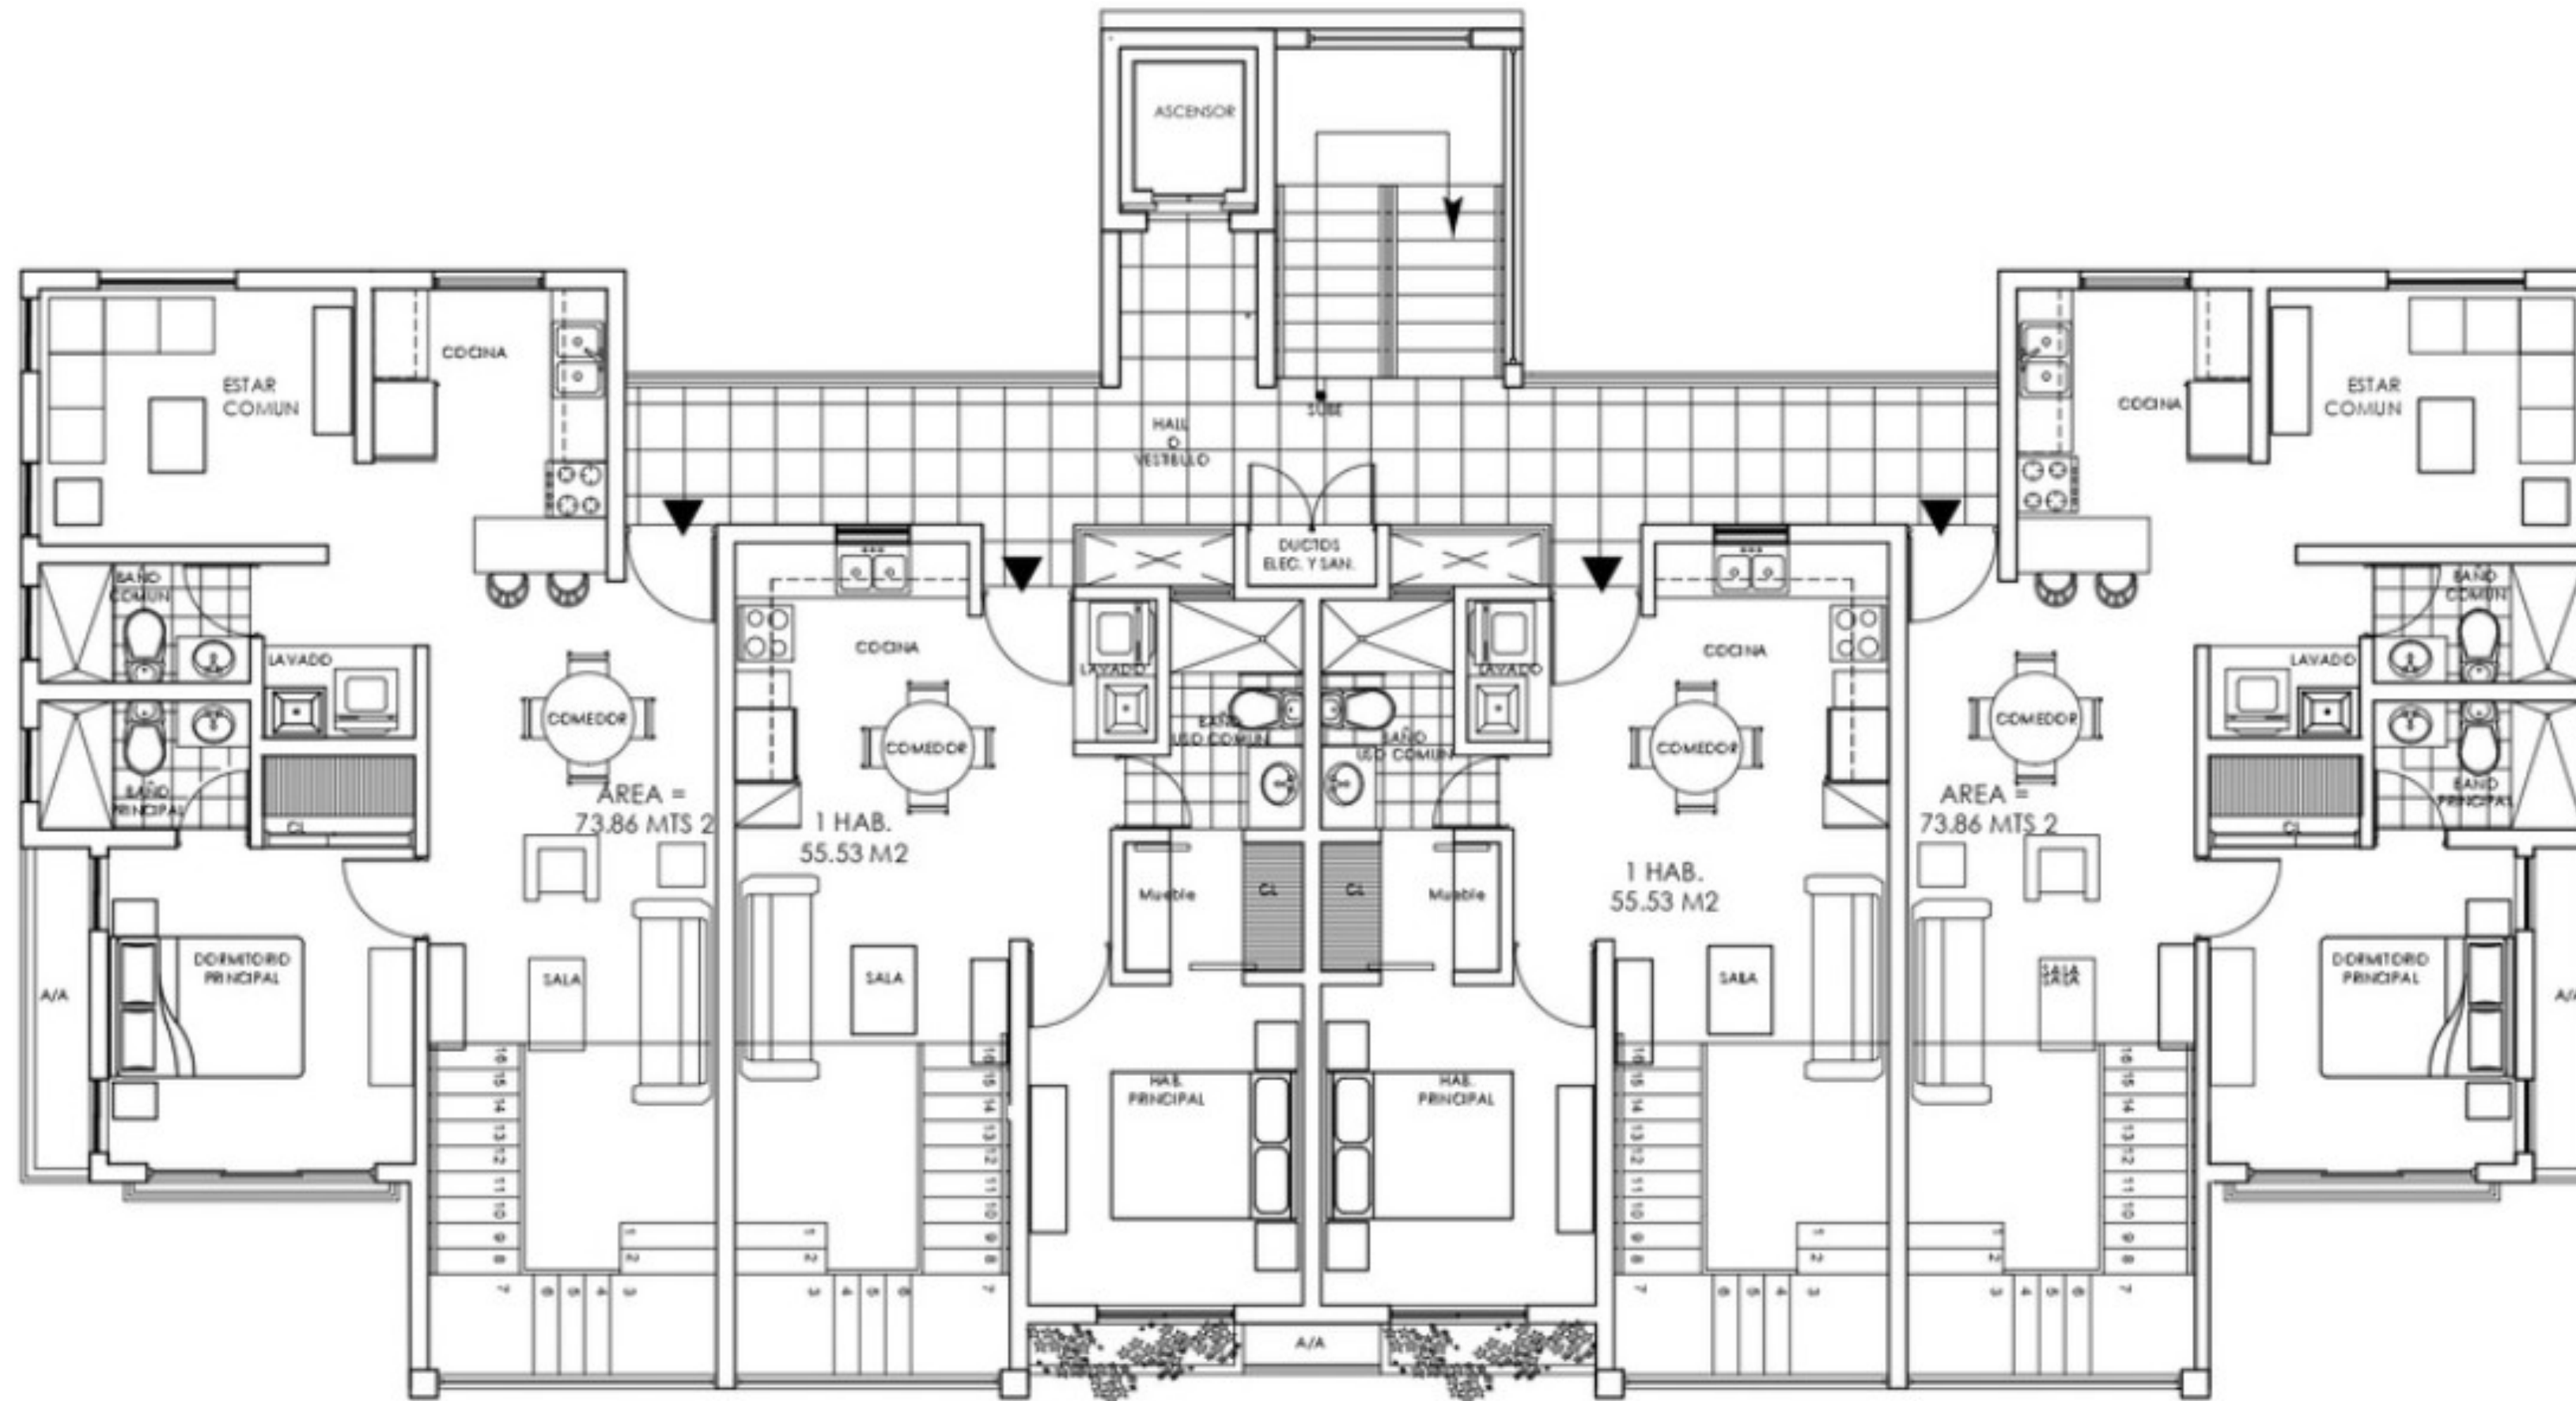

11min

White Sands Beach

4min

Coco Bongo

11min

MASTER PLAN

ARCHITECTURAL FLOOR PLAN

SWIM-UP

ARCHITECTURAL FLOOR PLAN PICUZZI

ARCHITECTURAL FLOOR PLAN PENTHOUSE

PH-01

PH-02

PH-03

PH-04

ARCHITECTURAL FLOOR PLAN

PENTHOUSE TERRACE